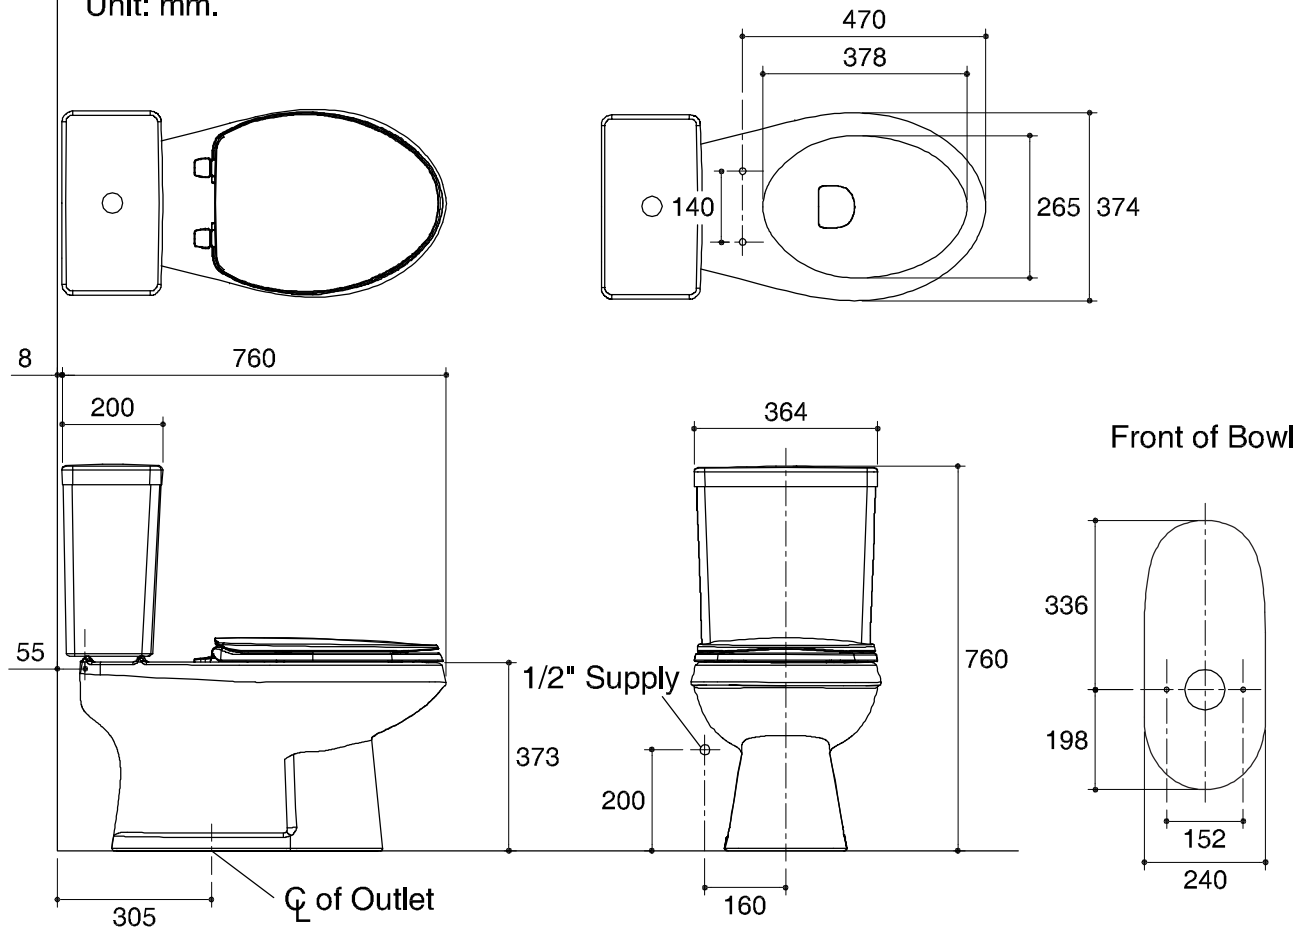

Dimensions are approximate.  
Unit: mm.

SKU	K-99294X-S-WK
Name	KLEEN
Description	2PC TOILET

**KARAT**

\* The recommended dimension for installation can be adjusted according to user preferences and layout.